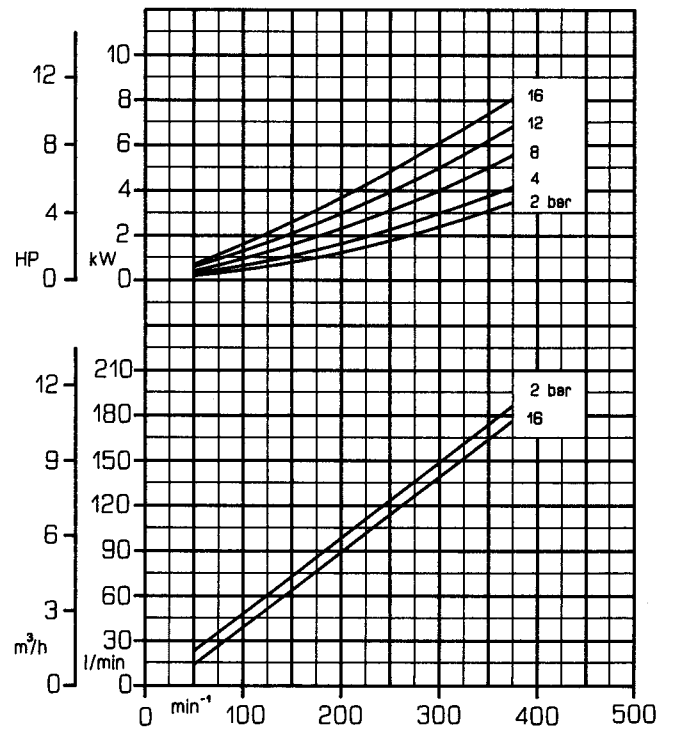

Viscosity: 20 mm<sup>2</sup>/s (cSt)

Viscosity: 60 mm<sup>2</sup>/s (cSt)

Viscosity: 200 mm<sup>2</sup>/s (cSt)

Viscosity: 600 mm<sup>2</sup>/s (cSt)

Viscosity: 2000 mm<sup>2</sup>/s (cSt)

Viscosity: 6000 mm<sup>2</sup>/s (cSt)

Viscosity: 20000 mm<sup>2</sup>/s (cSt)

Viscosity: 60000 mm<sup>2</sup>/s (cSt)