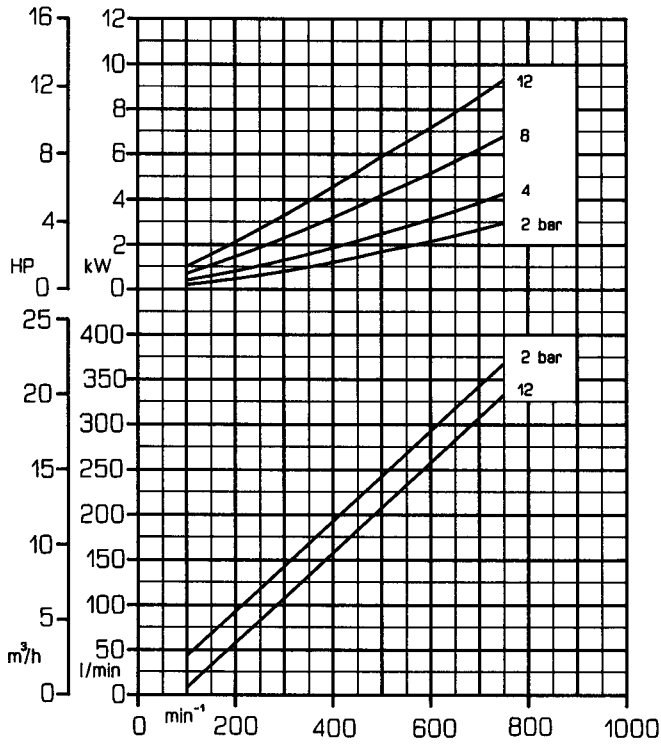

Viscosity: 20 mm<sup>2</sup>/s (cSt)

Viscosity: 60 mm<sup>2</sup>/s (cSt)

Viscosity: 200 mm<sup>2</sup>/s (cSt)

Viscosity: 600 mm<sup>2</sup>/s (cSt)

Viscosity: 2000 mm<sup>2</sup>/s (cSt)

Viscosity: 6000 mm<sup>2</sup>/s (cSt)

Viscosity: 20000 mm<sup>2</sup>/s (cSt)

Viscosity: 60000 mm<sup>2</sup>/s (cSt)