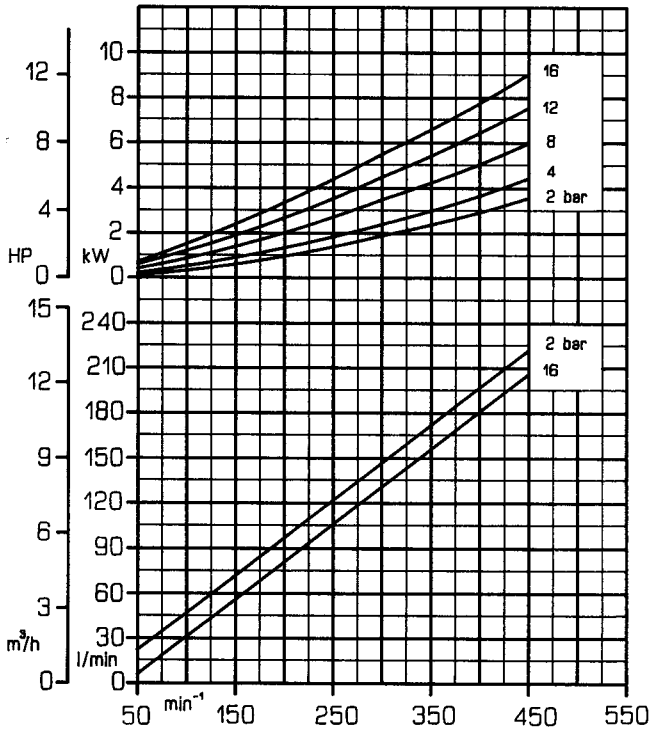

Viscosity: 20 mm<sup>2</sup>/s (cSt)

Viscosity: 60 mm<sup>2</sup>/s (cSt)

Viscosity: 200 mm<sup>2</sup>/s (cSt)

Viscosity: 600 mm<sup>2</sup>/s (cSt)

Viscosity: 2000 mm<sup>2</sup>/s (cSt)

Viscosity: 6000 mm<sup>2</sup>/s (cSt)

Viscosity: 20000 mm<sup>2</sup>/s (cSt)

Viscosity: 60000 mm<sup>2</sup>/s (cSt)