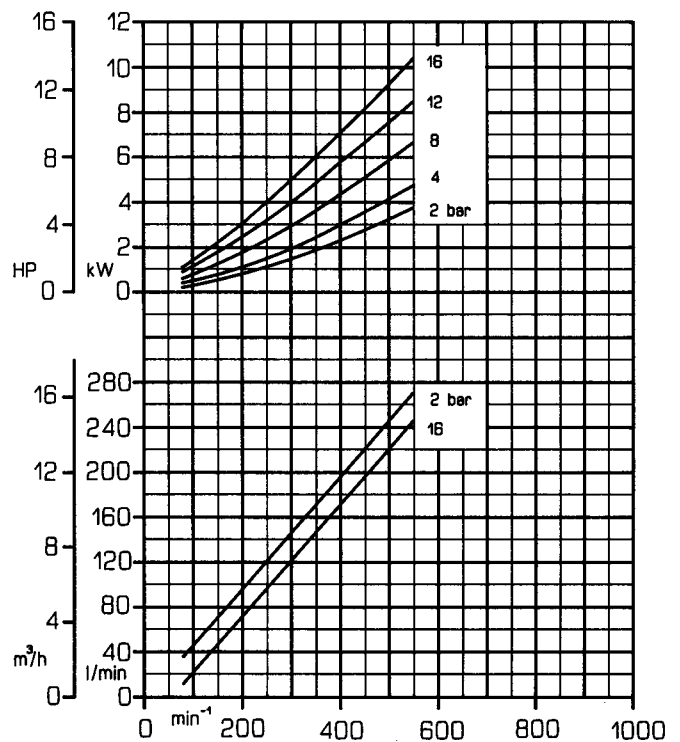

Viscosity: 20 mm<sup>2</sup>/s (cSt)

Viscosity: 60 mm<sup>2</sup>/s (cSt)

Viscosity: 200 mm<sup>2</sup>/s (cSt)

Viscosity: 600 mm<sup>2</sup>/s (cSt)

Viscosity: 2000 mm<sup>2</sup>/s (cSt)

Viscosity: 6000 mm<sup>2</sup>/s (cSt)

Viscosity: 20000 mm<sup>2</sup>/s (cSt)

Viscosity: 60000 mm<sup>2</sup>/s (cSt)