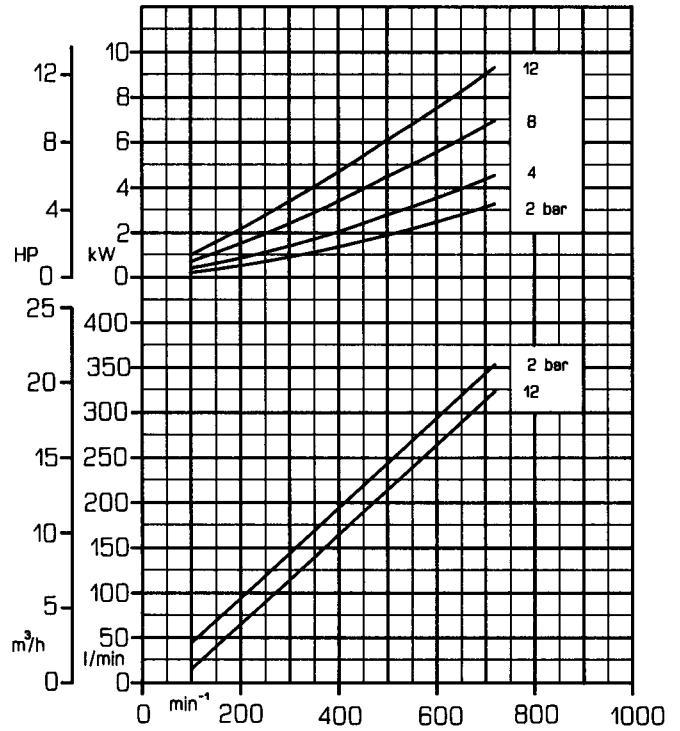

Viscosity: 20 mm<sup>2</sup>/s (cSt)

Viscosity: 60 mm<sup>2</sup>/s (cSt)

Viscosity: 200 mm<sup>2</sup>/s (cSt)

Viscosity: 600 mm<sup>2</sup>/s (cSt)

Viscosity: 2000 mm<sup>2</sup>/s (cSt)

Viscosity: 6000 mm<sup>2</sup>/s (cSt)

Viscosity: 20000 mm<sup>2</sup>/s (cSt)

Viscosity: 60000 mm<sup>2</sup>/s (cSt)