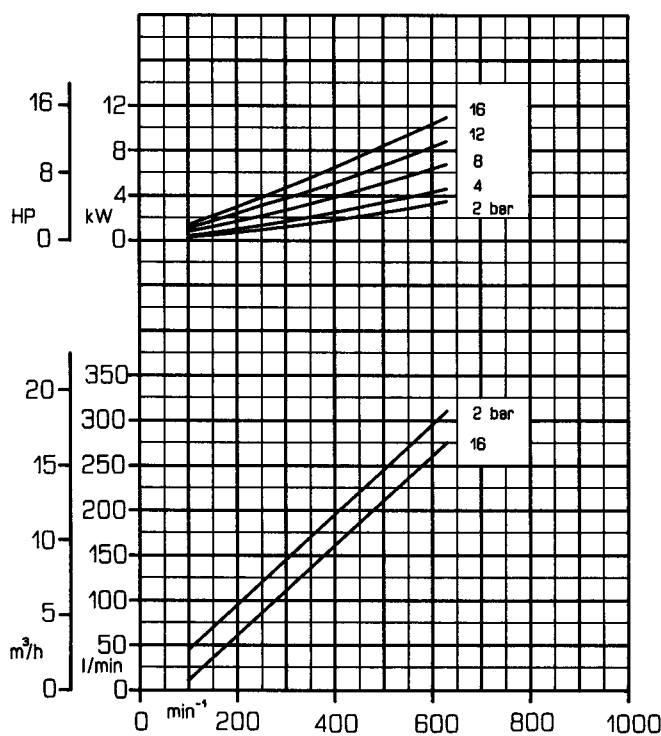

Viscosity: 20 mm<sup>2</sup>/s (cSt)

Viscosity: 60 mm<sup>2</sup>/s (cSt)

Viscosity: 200 mm<sup>2</sup>/s (cSt)

Viscosity: 600 mm<sup>2</sup>/s (cSt)

Viscosity: 2000 mm<sup>2</sup>/s (cSt)

Viscosity: 6000 mm<sup>2</sup>/s (cSt)

Viscosity: 20000 mm<sup>2</sup>/s (cSt)

Viscosity: 60000 mm<sup>2</sup>/s (cSt)