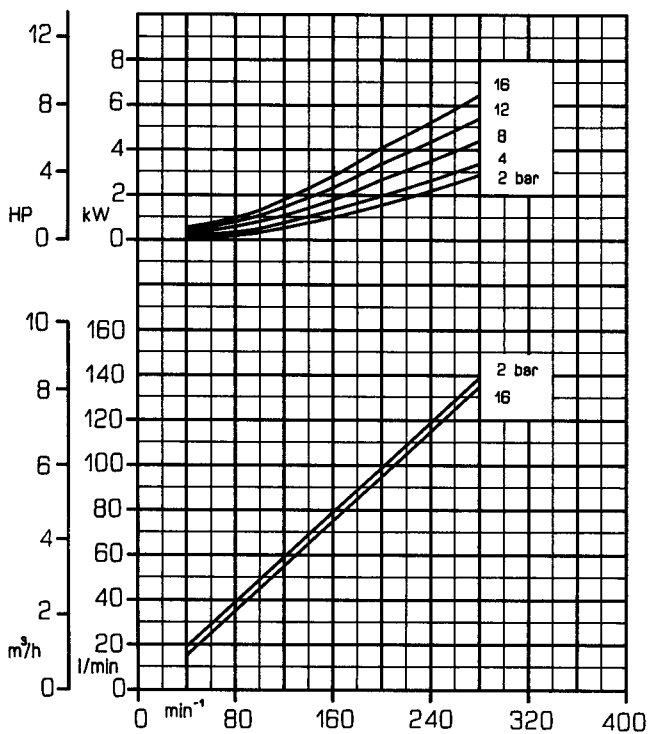

Viscosity: 20 mm<sup>2</sup>/s (cSt)

Viscosity: 60 mm<sup>2</sup>/s (cSt)

Viscosity: 200 mm<sup>2</sup>/s (cSt)

Viscosity: 600 mm<sup>2</sup>/s (cSt)

Viscosity: 2000 mm<sup>2</sup>/s (cSt)

Viscosity: 6000 mm<sup>2</sup>/s (cSt)

Viscosity: 20000 mm<sup>2</sup>/s (cSt)

Viscosity: 60000 mm<sup>2</sup>/s (cSt)